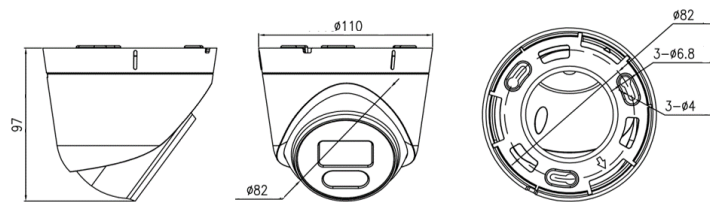

★Product specification and availability are subject to change without notice.

4MP FIXED COMPACT DOME CAMERA

ENV-HCD7F-30R-55

MODEL	Model No.	ENV-HCD7F-30R-55
	Type	4MP FIXED COMPACT DOME CAMERA
VIDEO	Max. Resolution	2560×1440
	Video Compression	H.265+, H.265, H.264, MJPEG
	Frame Rate	Main Stream: (2560×1440, 2304×1296, 1920×1080, 1280×720) @ 25fps Sub Stream: (704×576, 640×360, 480×360, 352×288) @ 25fps
	Stream Settings	i-Frame, PAL/NTSC, Frame Rate
	Video Bit Rate	128 kbps ~ 6 Mbps
	Bitrate Type	CBR, VBR
	Image Settings	Brightness, Contrast, Saturation, Sharpness, Rotation/Mirror, Gain, Exposure, Day/Night
	White Balance	Auto/Manual
	HLC	Supported
	BLC	Supported
	OSD	Total 8 regions
	OSD Type	Title, Date, Time, Image overlay
	Privacy Mask	Up to 4 regions
	Motion Detection	Supported
Intrusion & Crossline	Supported	
AUDIO	Audio Compression	G.711A, G.711U, PCM
	Audio I/O	N/A
	Built-in Mic	Supported
INTERFACE	Protocols	TCP/IP, UDP, IPv4, ICMP, IGMP, HTTP, HTTPS, DHCP, DNS, DDNS, RTP, RTSP, RTCP, NTP, UPnP, SMTP, SNMP, 802.1x, PPPoE
	Compatibility	ONVIF Profile (S, T), SDK
	Network	1 x RJ45 10M/100M Self Adaptive Ethernet Port
	Cable Interface	Pig Tail
	Max User	4
	Web Client	EyeGuard
	Web Language	15
GENERAL	Power Supply	12V DC, PoE (IEEE 802.3af)
	Max. Power Consumption	4.5 W
	Working Temperature	-25°C ~ 65°C
	Working Humidity	≤90% RH
	Ingress Protection	IP66
	Dimensions	Φ110 × 97 mm
Net Weight	0.45 Kg	

Dimension Unit : mm

ORDERING INFORMATION

Part Number	Description	Standard Quantity
ENV-HCD7F-30R-55	4MP IR IP H.265 Compact Dome Camera with 2.8mm Fixed Lens (Optional 4mm), PoE, Built-in Mic and 30m IR Support	1