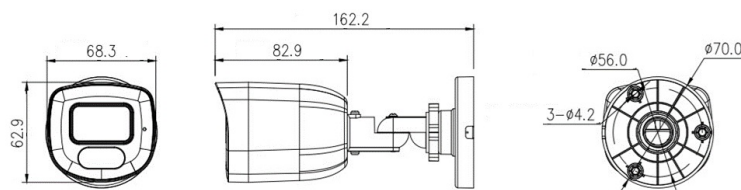

★Product specification and availability are subject to change without notice.

4MP FIXED COMPACT BULLET CAMERA

ENV-HCB7F-30R-55

MODEL	Model No.	ENV-HCB7F-30R-55
	Type	4MP FIXED COMPACT BULLET CAMERA
VIDEO	Max. Resolution	2560x1440
	Video Compression	H.265+, H.265, H.264, MJPEG
	Frame Rate	Main Stream: (2560x1440, 2304x1296, 1920x1080, 1280x720) @ 25fps Sub Stream: (704x576, 640x360, 480x360, 352x288) @ 25fps
	Stream Settings	i-Frame, PAL/NTSC, Frame Rate
	Video Bit Rate	128 kbps ~ 6 Mbps
	Bitrate Type	CBR, VBR
	Image Settings	Brightness, Contrast, Saturation, Sharpness, Rotation/Mirror, Gain, Exposure, Day/Night
	White Balance	Auto / Manual
	HLC	Supported
	BLC	Supported
	OSD	Total 8 regions
	OSD Type	Title, Date, Time, Image overlay
	Privacy Mask	Up to 4 regions
	Motion Detection	Supported
Intrusion & Crossline	Supported	
AUDIO	Audio Compression	G.711A, G.711U, PCM
	Audio I/O	N/A
	Built-in Mic	Supported
INTERFACE	Protocols	TCP/IP, UDP, IPv4, ICMP, IGMP, HTTP, HTTPS, DHCP, DNS, DDNS, RTP, RTSP, RTCP, NTP, UPnP, SMTP, SNMP, 802.1x, PPPoE
	Compatibility	ONVIF Profile (S, T), SDK
	Network	1 x RJ45 10M/100M Self Adaptive Ethernet Port
	Cable Interface	Pig Tail
	Max. User	4
	Web Client	EyeGuard
	Web Language	15
GENERAL	Power Supply	12V DC, PoE (802.3af)
	Max. Power Consumption	5 W
	Working Temperature	-25 °C ~ 65 °C
	Working Humidity	≤90% RH
	Ingress Protection	IP66
	Dimensions	Φ 70 × 162.2 mm
Net Weight	0.35 kg	

Dimension Unit : mm

ORDERING INFORMATION

Part Number	Description	Standard Quantity
ENV-HCB7F-30R-55	4MP IR IP H.265 Compact Bullet Camera with 2.8mm Fixed Lens (Optional 4mm), PoE, Built-in Mic and 30m IR Support	1