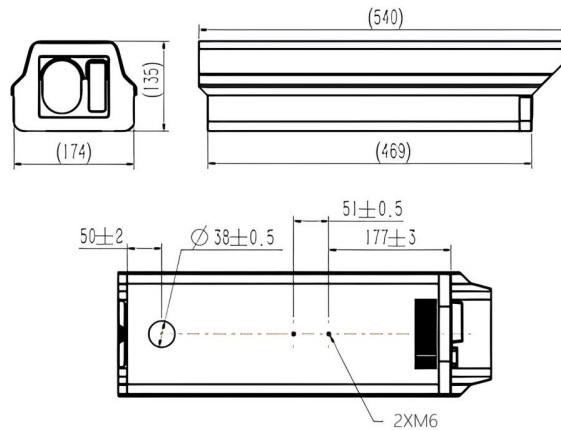

★Product specification and availability are subject to change without notice.

3MP GLOBAL SHUTTER CAMERA

ENC-HBU6F-00R-72

MODEL	Model No.	ENC-HBU6F-00R-72
	Type	3MP GLOBAL SHUTTER CAMERA
GENERAL	Power Supply	AC 220V
	Max. Power Consumption	15 W
	Working Temperature	-40 °C ~ 70 °C
	Working Humidity	≤90% RH
	Ingress Protection	IP66
	Surge Protection	TVS4000V
	Reset Button	Supported
	Dimensions	540x174x135 mm
	Weight	4.5 kg
	Accessories	1 Set of Universal Joint and Matching Screws; 1 Set of Bellows and Lock Head

Dimension Unit : mm

ORDERING INFORMATION

Part Number	Description	Standard Quantity
ENC-HBU6F-00R-72	3MP IP H.265 Global Shutter Bullet Camera with 25mm Fixed Lens and SD Card Slot Support	1

PACKING INFORMATION

Part Number	Packing Mode	Gross weight(Kg)	Dimension(mm)
ENC-HBU6F-00R-72	Carton Box	6.1	780x275x250

★Product specification and availability are subject to change without notice.