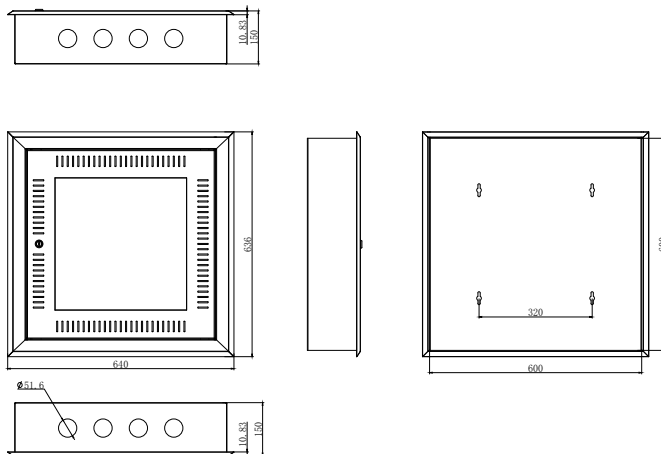

WALL MOUNT CABINET SINGLE SECTION - RECESSED

The Easycab range of recessed type wall mount cabinets designed for home/office environment. The cabinet's structure is welded and painted with electro static powder coated finish. Easycab is available in 12U size and comply with ANSI/EIA RS-310-D, DIN41497 part 1, IEC 297-2, DIN41497 part 7, GB/T3047. 2-92 standards.

FEATURES

- Recessed type installation
- 3 round Cable entry through bottom and top panel with rubber protection.
- 180 degree turning angle for front door
- Tempered front glass lockable door
- Welded frame
- 3U Mesh Panel (adjustable)
- 19" installation

Material	SPCC cold rolled steel
Degree of protection	IP20
Surface finish	Degreasing, phosphoric, powder coated
Loading capacity	30 KGS
Colour	RAL 9035

STRUCTURE

WALL MOUNT CABINET SINGLE SECTION - RECESSED

ORDERING INFORMATION

Part Number	Description	Capacity (U)	Dimension (mm)
1319-06D110X	06U 400 x 120 Recessed Type Wall Mount Cabinet	06	400 x 150 x 300
1319-096210X	09U 600 x 150 Recessed Type Wall Mount Cabinet	09	600 x 150 x 430
1319-126210X	12U 600 x 150 Recessed Type Wall Mount Cabinet	12	600 x 150 x 600
1319-126010X	12U 600 x 350 Recessed Type Wall Mount Cabinet	12	600 x 350 x 600
1319-126310X	12U 600 x 300 Recessed Type Wall Mount Cabinet	12	600 x 300 x 600
1319-6B6T10X	650 mm (H) x 600 mm (W) x 200 mm (D) Recessed Type Wall Mount Cabinet	12	600 x 200 x 650
1319-6A6T10X	600 mm (H) x 600 mm (W) x 200 mm (D) Recessed Type Wall Mount Cabinet	12	600 x 200 x 600
1319-6AV210X	600 mm (H) x 450 mm (W) x 150 mm (D) Recessed Type Wall Mount Cabinet	12	450 x 150 x 600
1319-156210X	15U 600 x 150 Recessed Type Wall Mount Cabinet	15	600 x 150 x 769
1319-186210X	18U 600 x 150 Recessed Type Wall Mount Cabinet	18	600 x 150 x 903