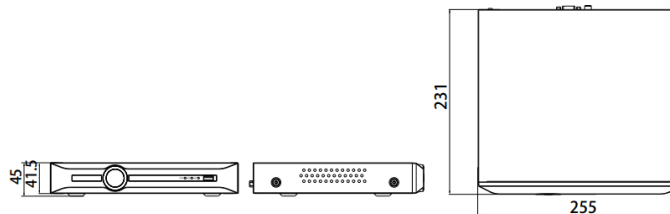

Dimension Unit : mm

ORDERING INFORMATION

Part Number	Description	Standard Quantity
ENR-01008-N-MPK	8Ch Embedded Network Video Recorder with 1 HDD Bay, Supports 8# PoE Ports, 4K Cameras, HDMI, VGA and ONVIF	1

★Product specification and availability are subject to change without notice.