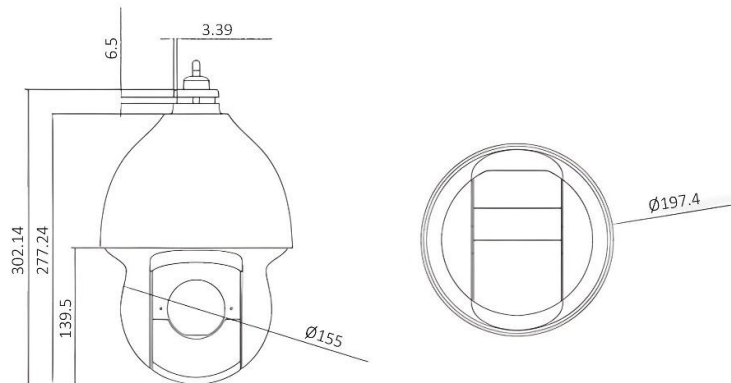

★Product specification and availability are subject to change without notice.

8MP STARLIGHT PTZ DOME CAMERA

ENC-HHPAZ-200R-20

MODEL		ENC-HHPAZ-200R-20
Type		8MP STARLIGHT PTZ DOME CAMERA
PAN AND TILT	Pan Range	0° ~ 360° (Endless)
	Pan Speed	Pan Manual Speed: 0.1°~ 360°/s, Pan Preset Speed: 330°/s
	Tilt Range	-25° ~ +155° (Auto Flip at 90°)
	Tilt Speed	Tilt Manual Speed: 0.1°~ 210°/s, Tilt Preset Speed: 180°/s
	Preset Accuracy	±5°
	Number of preset	360
	Power off Recovery	Supported
	3D Position	Supported
	PTZ Mode	4 Track, 8 Cruise, (up to 16 Presets for each cruise)
	Scan	Auto Scan, Random Scan, Boundary Scan
GENERAL	Power Supply	24V DC, PoE++ (IEEE 802.3.bt)
	Max. Power Consumption	≤29W
	Working Temperature	-40C ~ 70°C
	Working Humidity	≤95%RH
	Ingress Protection	IP67
	Vandal Resistant	IK10
	Surge Protection	TVS6000V
	Reset Button	Supported
	Dimensions	Φ197mm x 302 mm
	Net Weight	2.82 kg

Dimension Unit : mm

ORDERING INFORMATION

Part Number	Description	Standard Quantity
ENC-HHPAZ-200R-20	8MP Starlight IR IP H.265 High Speed PTZ Dome Camera with 32X Optical Zoom, PoE++, Micro SD Card Slot, WDR, Smart Analytics and 200m IR Support	1
ENB-BVPW66	Wall Mount Bracket for Norden PTZ Camera (Included in Device Package)	1
ENB-BVPP66	Pendant Bracket for Norden PTZ Camera	1
ENB-BVPH66	Corner Mount Bracket for Norden PTZ Camera	1
ENB-BVPV66	Pole Mount Bracket for Norden PTZ Camera	1