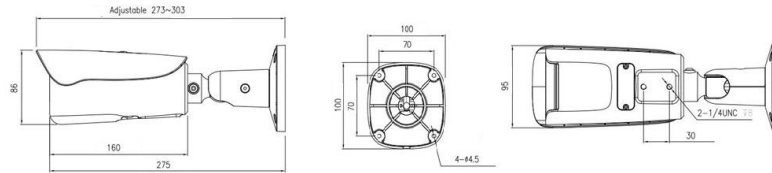

★Product specification and availability are subject to change without notice.

8MP LOWLIGHT BULLET CAMERA

ENC-HBUAM-60R-69

Dimension Unit : mm

ORDERING INFORMATION

Part Number	Description	Standard Quantity
ENC-HBUAM-60R-69	8MP Lowlight IR IP H.265 Bullet camera with 2.7 to 13.5mm Motorized Lens, PoE, SD card slot, WDR, Smart Analytics and 60m IR support	1
ENB-BCUJ66	Junction Box for Norden Bullet Camera	1
ENB-BCUV67	Pole Mount Bracket for Norden Bullet Camera	1