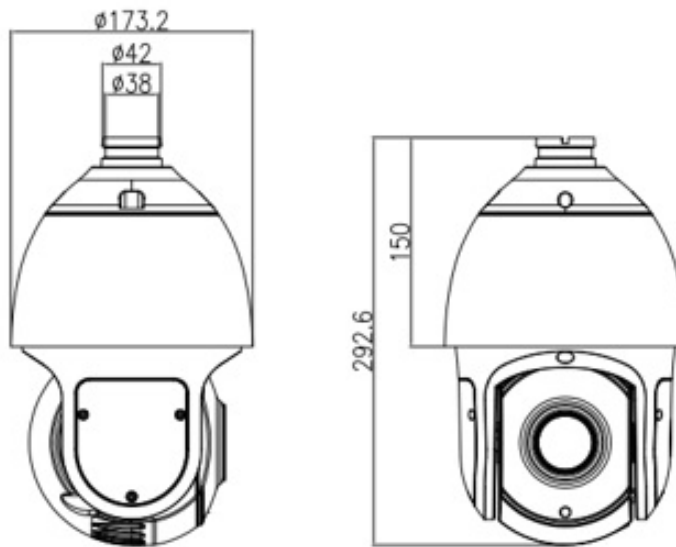

★Product specification and availability are subject to change without notice.

5MP PTZ DOME CAMERA

ENC-HHP8Z-150R-69

MODEL		ENC-HHP8Z-150R-69
Type		5MP PTZ DOME CAMERA
GENERAL	Power Supply	36V DC (Default) / 24V AC, PoE + (IEEE 802.3at)
	Max. Power Consumption	≤30 W
	Working Temperature	-40°C ~ 70°C
	Working Humidity	≤95%RH
	Ingress Protection	IP67
	Vandal Resistant	IK10(Housing)
	Surge Protection	TVS6000V
	Dimensions	Φ173.2 × 292.6 mm
	Net Weight	3.5 kg

Dimension Unit : mm

ORDERING INFORMATION

Part Number	Description	Standard Quantity
ENC-HHP8Z-150R-69	5MP IR IP H.265 High Speed Dome Camera with 30X Optical Zoom, PoE+ ,SD Card Slot , WDR , Smart Analytics and 150m IR Support	1
ENB-BCPW66	Wall Mount Bracket for Norden PTZ Camera	1
ENB-BCPP68	Pendant Mount Bracket for Norden PTZ Camera	1
ENB-BCPH66	Corner Mount Bracket for Norden PTZ Camera	1
ENB-BCPV66	Pole Mount Bracket for Norde PTZ Camera	1