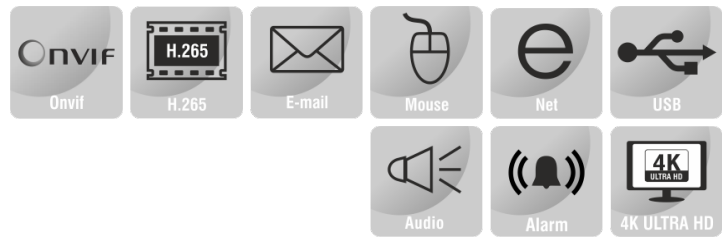

32CH EMBEDDED NETWORK VIDEO RECORDER **EYENOR**[®]

ENR-04032-N-GK

FEATURES

32 Channel Input
Support H.265+, H.265, H.264 Video Formats
4 SATA HDDs
HDMI and VGA Simultaneous Output
Support RAID (0/1/5/6/10)
ONVIF Profile (S, G, T)

SPECIFICATION

MODEL	Model No.	ENR-04032-N-GK
	Type	32CH EMBEDDED NETWORK VIDEO RECORDER
VIDEO & AUDIO	Video Input	32-Ch
	Incoming Bandwidth	320 Mbps
	Outgoing Bandwidth	320 Mbps
	HDMI / VGA Output	HDMI 2: 3840×2160, 1920×1080, 1440×900, 1280×1024 VGA /HDMI 1: 1920×1080, 1440×900, 1280×1024
	Audio Input / Output	1/ 1
	Two-way Audio	Supported
	Multi-screen Display	1st Screen: 1/4/8/9/16/32/36 2nd Screen: 1/4/8/9/16
	Video Encryption	Supported
	OSD	Channel Name, Date
DECODING	Video Compression	H.265+, H.265, H.264
	Audio Compression	G.711U, G.711A
	Video Bit Rate	CBR, VBR
	Recording Resolution	12MP/8MP/6MP/5MP/4MP/3MP/1080P/720P/D1
	Recording Mode	Continuous, Manual, Event(Pre/Post, Motion etc.), Schedule
	Trigger Events	Motion Detection, Video Loss, Alarm in, IVS
	Decoding Capability	1x12MP, 4x8MP, 8x4MP, 16x1080P, 32x720P
	Fisheye Camera	Supported
	De-warping	Supported