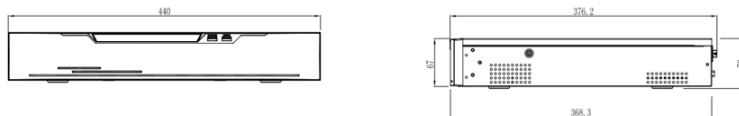

Dimension Unit : mm

ORDERING INFORMATION

Part Number	Description	Standard Quantity
ENR-04032-N-GK	32Ch Embedded Network Video Recorder with 4 HDD Bays Supports 4K Cameras, Face Recognition, Body Temperature Measurement , HDMI, VGA and ONVIF	1

PACKING INFORMATION

Part Number	Packing Mode	Gross weight(Kg)	Dimension(mm)
ENR-04032-N-GK	Carton Box	-	-