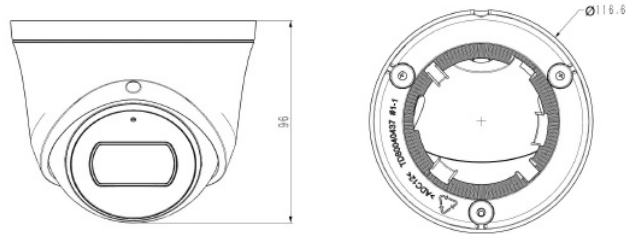

2MP FIXED DOME CAMERA

ENC-HDO5F-30R-92

MODEL	Model No.	ENC-HDO5F-30R-92
	Type	2MP FIXED DOME CAMERA

Dimension Unit : mm

DIMENSIONS

ORDERING INFORMATION

Part Number	Description	Standard Quantity
ENC-HDO5F-30R-92	2MP Starlight IR IP H.265 Dome Camera with 2.8mm Fixed Lens, PoE, WDR, SD Card Slot, Built-in Mic and 30m IR Support	1
ENB-BTEW65	Eyenor Wall Mount for Lite Series Turret Camera, Mini Dome (Plastic)	1
ENB-BTEJ67	Eyenor Junction Box for Fixed Lens Turret Camera and Fixed Lens Mini Bullet Camera	1
ENB-BTDV66	Eyenor Pole Mount Bracket for Dome Camera	1
ENB-BTDH66	Eyenor Outer Corner Bracket for Dome Camera	1