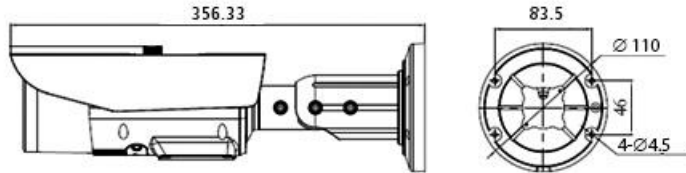

★Product specification and availability are subject to change without notice.

2MP 60FPS LOWLIGHT BULLET CAMERA

ENC-HBU5M-65R-70

Dimension Unit : mm

ORDERING INFORMATION

Part Number	Description	Standard Quantity
ENC-HBU5M-65R-70	2MP 60FPS Lowlight IP H.265 Bullet Camera with 5 to 50mm Motorized Lens, PoE, SD Card Slot, WDR, Smart Analytics and 65m IR Support	1
ENB-BCUJ66	Junction Box for Norden Bullet Camera	1
ENB-BCUV67	Pole Mount Bracket for Norden Bullet Camera	1