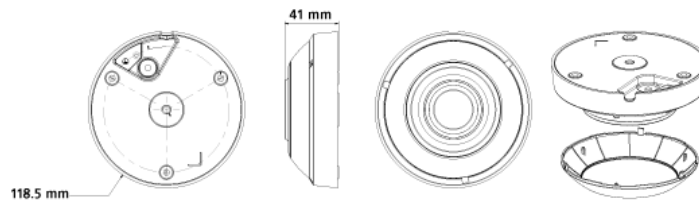

2MP STARLIGHT IR IP H.265 FIXED DOME CAMERA

ENC-HDO5F-00R-94

MODEL		ENC-HDO5F-00R-94
Type		2MP Starlight IR IP H.265 fixed Dome Camera
GENERAL	Power Supply	DC 12V±25%/PoE
	Power Consumption	MAX: 6.5W (12V) MAX: 7W (POE)
	Working Temperature	-35~65°C
	Working Humidity	0-95%RH
	Ingress Protection	IP66
	Vandal Resistant	N/A
	Surge Protection	Supported
	Reset Button	Supported
	Dimensions (mm)-Packed	138x138x110
	Dimensions (mm)	Φ118.5x41
	Net Weight	0.32Kg
	Gross Weight	0.52kg

Dimension Unit : mm

ORDERING INFORMATION

Part Number	Description	Standard Quantity
ENC-HDO5F-00R-94	2MP Starlight IR IP H.265 Dome Camera with 4mm Fixed Lens, POE, WDR, SD card slot, and People Counting support	1