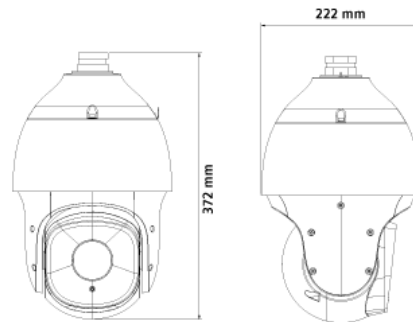

# 2MP PTZ DOME CAMERA

**ENC-HHP5Z-200R-97**

<b>MODEL</b>	<b>Model No.</b>	<b>ENC-HHP5Z-200R-97</b>
	<b>Type</b>	2MP PTZ DOME CAMERA
<b>PAN AND TILT</b>	<b>Pan Range</b>	360°
	<b>Pan Speed</b>	Pan Manual Speed: 0.1°/s ~ 240°/s, Pan Preset Speed: 300°/s
	<b>Tilt Range</b>	-16° ~ 90° (Auto flip)
	<b>Tilt Speed</b>	Tilt Manual Speed: 0.1°/s ~ 180°/s, Tilt Preset Speed: 240°/s
	<b>Preset Accuracy</b>	±0.4°
	<b>3D Position</b>	Supported
	<b>Cruise</b>	16, up to 32 presets per cruise
	<b>Scan</b>	8
	<b>Pattern</b>	8, each with 600s memory or 1000 orders
	<b>Number of Preset</b>	500
	<b>Power off Recovery</b>	Supported
	<b>GENERAL</b>	<b>Power Supply</b>
<b>Max. Power Consumption</b>		22 W (IR OFF), 44.22 W (IR ON)
<b>Working Temperature</b>		-40 °C ~ 70 °C
<b>Working Humidity</b>		0-95% RH (non-condensing)
<b>Ingress Protection</b>		IP67
<b>Vandal Resistant</b>		IK10 (Housing)
<b>Surge Protection</b>		Supported
<b>Reset Button</b>		Supported
<b>Dimensions</b>		Φ222×372 mm
<b>Net Weight</b>		5.3 kg

Dimension Unit : mm