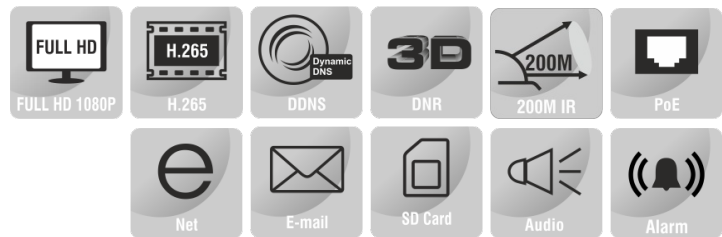

# 2MP PTZ DOME CAMERA

**ENC-HHP5Z-200R-97**

## FEATURES

Starlight Illumination
33X Optical Zoom
16X Digital Zoom
Smart IR up to 200 m
ONVIF Profile (S, G, T)
Triple Stream
Audio and Alarm Support
PoE++, IP67

## SPECIFICATION

MODEL		ENC-HHP5Z-200R-97
	Model No.	ENC-HHP5Z-200R-97
	Type	2MP PTZ DOME CAMERA
CAMERA	Image Sensor	1/2.8" CMOS Progressive 2.0 MegaPixel
	Day / Night	IR Cut Filter with Auto Switch
	Lens Type	Motorized Zoom Lens
	Focal Length	4.5 ~ 148.5mm Lens (Optional 4.3 ~ 141.9mm Lens)
	Focus	Auto / Semi Auto / Manual
	Iris Type	DC Auto Iris
	Angle of View (H)	60.0° ~ 2.3°
	Angle of View (V)	34.4° ~ 1.5°
	Aperture Range	F1.5 ~ F4.0
	Optical Zoom	33X
	Digital Zoom	16X
	Zoom Speed	<4s
	Shutter	1s to 1/100,000s
	Min. Illumination	Color: 0.001 lux @ F1.5, B W: 0 lux with IR
	AGC	Auto / Manual
	Digital Noise Reduction	3D DNR
	S/N Ratio	55 dB
Defog	Smart Defog	
WDR	140 dB	
Smart IR	Up to 200 m	
Laser IR	N/A	
Wavelength	850 nm	
White LEDs	N/A	