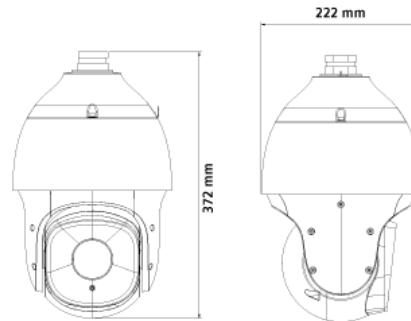

# 2MP PTZ DOME CAMERA

ENC-HHP5Z-180R-97

<b>MODEL</b>	<b>Model No.</b>	<b>ENC-HHP5Z-180R-97</b>
	<b>Type</b>	2MP PTZ DOME CAMERA
<b>PAN AND TILT</b>	<b>Pan Range</b>	360°
	<b>Pan Speed</b>	Pan Manual Speed: 0.1°/s ~ 240°/s, Pan Preset Speed: 300°/s
	<b>Tilt Range</b>	-16° ~ 90° (Auto flip)
	<b>Tilt Speed</b>	Tilt Manual Speed: 0.1°/s ~ 180°/s, Tilt Preset Speed: 240°/s
	<b>Preset Accuracy</b>	±0.4°
	<b>3D Position</b>	Supported
	<b>Cruise</b>	16, up to 32 presets per cruise
	<b>Scan</b>	8
	<b>Pattern</b>	8, each with 600s memory or 1000 orders
	<b>Number of Preset</b>	500
	<b>Power off Recovery</b>	Supported
	<b>GENERAL</b>	<b>Power Supply</b>
<b>Max. Power Consumption</b>		22 W (IR OFF), 44.22 W (IR ON)
<b>Working Temperature</b>		-40 °C ~ 70 °C (IR OFF), -40 °C ~ 40 °C (IR ON)
<b>Working Humidity</b>		0-95% RH (non-condensing)
<b>Ingress Protection</b>		IP67
<b>Vandal Resistant</b>		IK10 (Housing)
<b>Surge Protection</b>		Supported
<b>Reset Button</b>		Supported
<b>Dimensions</b>		Φ222×372 mm
<b>Net Weight</b>		5.3 kg

Dimension Unit : mm