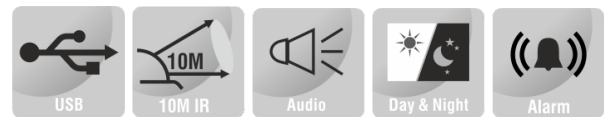

32MP BODY WORN CAMERA

ENC-HBCWF-10R-80

FEATURES

- 32MP Resolution
- Smart IR upto 10 m
- 124° wide angle
- 32GB/64GB/128GB (Standard 32GB)
- Pre and Post Event Recording
- Built-in 3400mAh battery, 11 hrs continuing recording time for 1080P

SPECIFICATION

MODEL	Model No.	ENC-HBCWF-10R-80
	Type	32MP BODY WORN CAMERA
CAMERA	Image Sensor	CMOS sensor OV4689
	Angle of view	124°
	Burst shooting	2/3/5/10/15/20
	Digital Zoom	16X
	Smart IR	Up to 10 m
	IR light	Auto / Manual , IR LED -2 nos
BATTERY	Exposure/ White Balance	Auto
	Capacity	Built-in 3400mAh battery
	Charging Time	Less than 4 hours
	Continuous Working Time	11 hours recording time for 1080P ; 13 hours recording time for 720P&480P (screen off and infrared off)
	Working Time under Low Temperature	4hrs recording time for 1080P (-30 °C)
	Standby Time	300hrs
	Low Battery Alarm	Supported