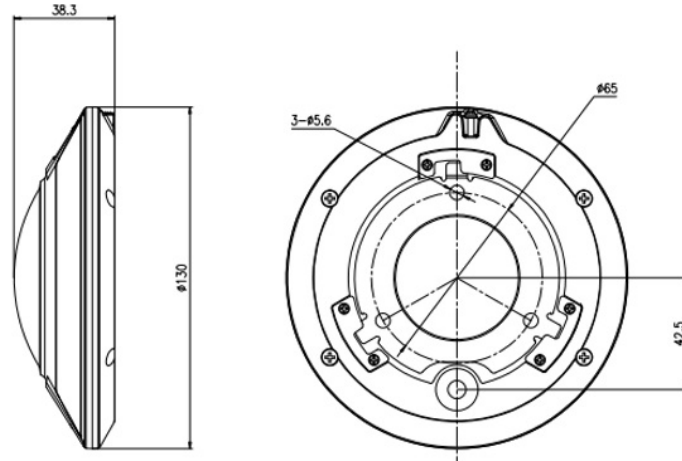

★Product specification and availability are subject to change without notice.

12MP HEMISPHERIC DOME CAMERA

ENC-HDOCH-15R-65

Dimension Unit : mm

ORDERING INFORMATION

Part Number	Description	Standard Quantity
ENC-HDOCH-15R-65	12MP IR IP Hemispheric Dome Camera with 1.8mm Fisheye Lens, PoE, SD Card Slot ,Built-in Mic, Smart Analytics and 15m IR Support	1
ENB-BCDP66	Pendent Mount for Norden Dome Camera	1
ENB-BCDW66	Wall Mount Bracket for Norden Dome / Mini PTZ Camera	1
ENB-BCDU66	Pole Mount Bracket for Norden Dome / Mini PTZ Camera	1
ENB-BCPH65	Corner Mount Bracket for Norden Mini PTZ Camera	1