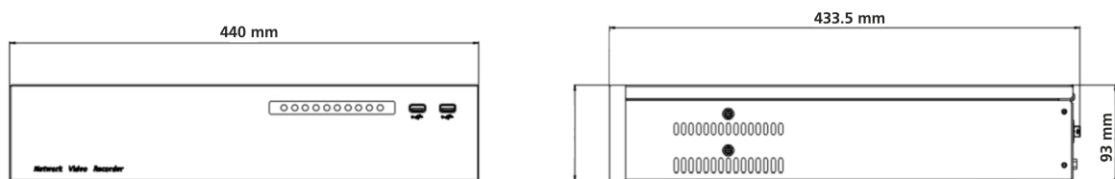

32CH EMBEDDED NETWORK VIDEO RECORDER

ENR-08032-N-FK

SPECIFICATION

MODEL	Model No.	ENR-08032-N-FK
	Type	32Ch Embedded Network Video Recorder
HARDDISK	SATA	8 SATA interface
	Capacity	Up to 8TB for each HDD
	Mounting Mode	Embedded
	eSATA	Supported
GENERAL	Power	AC 100-240V
	Power Consumption	< 16W (without HDD)
	Working Environment	-10 °C ~ 45 °C, Humidity: < 90% RH
	Reset Button	Supported
	Dimensions	440x433.5x93mm
	Weight	7.2kg

Dimension Unit: mm

ORDERING INFORMATION

Part Number	Description	Standard Quantity
ENR-08032-N-FK	32Ch Embedded Network Video Recorder with 8 HDD Bays Supports 4K Cameras, HDMI, VGA and ONVIF	1

PACKING INFORMATION

Part Number	Packing Mode	Gross Weight (kg)	Dimension (mm)
ENR-08032-N-FK	Carton Box	7.2	440x433.5x93