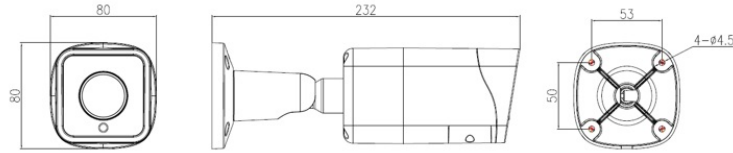

★Product specification and availability are subject to change without notice.

2MP 60FPS LOWLIGHT BULLET CAMERA

ENC-HBU5M-60R-70

Dimension Unit : mm

ORDERING INFORMATION

Part Number	Description	Standard Quantity
ENC-HBU5M-60R-70	2MP 60FPS Lowlight IR IP H.265 Bullet camera with 2.7 to 13.5mm Motorized Lens, PoE, SD card slot, WDR, Smart Analytics and 60M IR support	1
ENB-BCUJ66	Junction Box for Norden Bullet Camera	1
ENB-BCUV67	Pole Mount Bracket for Norden Bullet Camera	1