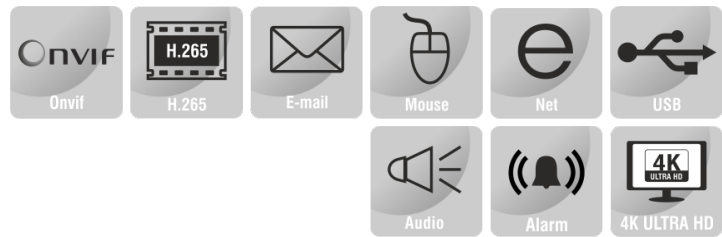

# 32CH EMBEDDED NETWORK VIDEO RECORDER

**ENR-04032-N-FK**

## FEATURES

32 Channel Input
Support H.265+, H.265, H.264 Video Formats
4 SATA HDDs
HDMI and VGA Simultaneous Output
Support RAID (0/1/5/6/10)
ONVIF Profile (S, G, T, Q)

## SPECIFICATION

MODEL	Model No.	ENR-04032-N-FK
	Type	32CH EMBEDDED NETWORK VIDEO RECORDER
VIDEO & AUDIO	Video Input	32-Ch
	Incoming Bandwidth	320 Mbps
	Outgoing Bandwidth	320 Mbps
	HDMI / VGA Output	HDMI 2: 3840×2160, 1920×1080, 1440×900, 1280×1024 VGA /HDMI 1: 1920×1080, 1440×900, 1280×1024
	Audio Input / Output	1 / 1
	Two-way Audio	Supported
	Multi-screen Display	1st Screen: 1/4/8/9/16/32/36 2nd Screen: 1/4/8/9/16
	Video Encryption	Supported
	OSD	Channel Name, Date
DECODING	Video Compression	H.265+, H.265, H.264
	Audio Compression	G.711A/G.711U
	Video Bit Rate	CBR, VBR
	Recording Resolution	12MP/8MP/6MP/5MP/4MP/3MP/1080P/720P/D1
	Recording Mode	Continuous, Manual, Event(Pre/Post, Motion etc.), Schedule
	Trigger Events	Motion Detection, Video Loss, Alarm in, IVS
	Decoding Capability	1x12MP, 4x8MP, 8x4MP, 16x1080P, 32x720P
	Fisheye Camera	Supported
	De-warping	Supported