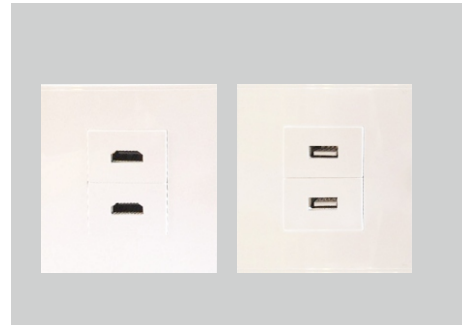

UK FACE PLATE HDMI/USB PORT

Norden HDMI & USB port face plate is perfect for the transition to in-wall cabling. The solution offers a clean, professional look and is ideal for classrooms, conference rooms and houses of worship. This UK style face plate includes flexible pigtails that accommodate the tight bend radius required for installations within a standard junction box.

FEATURES

- Helps to keep cable organized out of sight & behind the wall.
- Single & dual port options available.
- User support USB 2.0 & HDMI 4kx2k.
- 17cm cable length.
- Practical design makes the face plate an ideal solution for HDMI or USB Cable extension for home & business location.

DESIGN & MATERIALS

Material	Polycarbonate
Face Plate Type	UK style
Angle	90°
Operating Temperature	-10°C to +60°C
Colour	White or other as per request

DIMENSION CHARACTERISTICS

Product Type	Dimension	No. of ports
Face Plate (UK Style)	86x86 mm	1&2