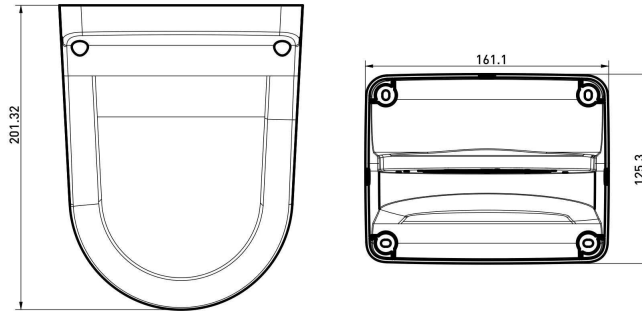

### FEATURES

PC Material
Max. Load Support up to 4.5 kg
Wall Mount Bracket for Housing
IP65

### SPECIFICATION

MODEL	Model No.	ENB-BTDW65
	Type	WALL MOUNT BRACKET FOR DOME CAMERA
GENERAL	Construction	PC
	Color	White
	Max. Weight Supported	4.5 Kg
	Working Temperature	-40 °C ~ 70 °C
	Working Humidity	<90% RH
	Dimensions (LxWxH)	201.32x161.1x125.3mm
Weight	0.246 kg	

Dimension Unit : mm