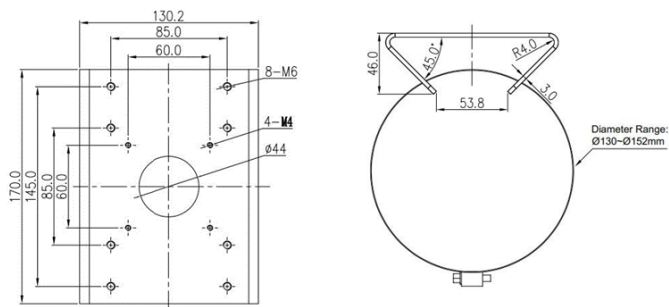

POLE MOUNT BRACKET

ENB-BCDU66

FEATURES

Aluminum Alloy and Stainless Steel Construction

Max. Load Support up to 4 Kg

Pole Mount Bracket for Dome / Mini PTZ Camera

SPECIFICATION

MODEL	Model No.	ENB-BCDU66
	Type	POLE MOUNT BRACKET
GENERAL	Construction	Aluminum Alloy and Stainless Steel
	Color	White
	Max. Load Support	4 Kg
	Hoop Diameter	130~152 mm
	Dimensions	130.2x46.0x170.0 mm
	Weight	0.41 Kg

Dimension Unit : mm

ORDERING INFORMATION

Part Number	Description	Standard Quantity
ENB-BCDU66	Pole Mount Bracket for Norden Dome / Mini PTZ Camera	1

PACKING INFORMATION

Part Number	Packing Mode	Gross weight(Kg)	Dimension(mm)
ENB-BCDU66	Carton Box	-	-