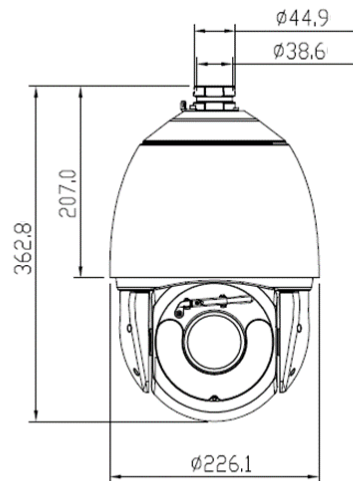

★Product specification and availability are subject to change without notice.

4MP PTZ DOME CAMERA

ENC-HHP7Z-300R-70

MODEL		ENC-HHP7Z-300R-70
Type		4MP PTZ DOME CAMERA
PAN AND TILT	Pan Range	360° (Endless)
	Pan Speed	Pan Manual Speed: 0.1°~ 300°/s, Pan Preset Speed: 300°/s
	Tilt Range	-10° ~ +90° (Auto Flip)
	Tilt Speed	Tilt Manual Speed: 0.1° ~ 300°/s, Tilt Preset Speed: 300°/s
	Preset Accuracy	±0.2°
	Number of Presets	400
	Power off Recovery	Supported
	3D Position	Supported
	PTZ Status Display	Supported
	PTZ Mode	6 Track, 12 Tour, 12 Scan (Up to 32 Presets per Tour)
	Speed Setup	Auto/Manual (0-8)
Idle Motion	Activate Preset/ Scan/Tour/Pattern if there is no command in the specified period	
GENERAL	Power Supply	36 DC / 24 V AC, PoE ++ (IEEE 802.3bt)
	Max. Power Consumption	≤45 W
	Working Temperature	-40°C ~ 70°C
	Working Humidity	≤90%RH
	Ingress Protection	IP67
	Vandal Resistant	IK10
	Surge Protection	TVS4000V
	Dimensions	Φ226.1×362.8 mm
Net Weight	5.5 kg	

Dimension Unit : mm

4MP PTZ DOME CAMERA

ENC-HHP7Z-300R-70

ORDERING INFORMATION

Part Number	Description	Standard Quantity
ENC-HHP7Z-300R-70	4MP IR IP H.265 High Speed Dome with 40X Optical Zoom, PoE++, SD Card Slot, WDR, Smart Analytics, Built in Wiper and 300m IR Support	1
ENB-BCPW66	Wall Mount Bracket for Norden PTZ Camera (Included in Device Package)	1
ENB-BCPH66	Corner Mount Bracket for Norden PTZ Camera	1
ENB-BCPV66	Pole Mount Bracket for Norden PTZ Camera	1
ENB-BCPJ66	Junction Box for Norden PTZ Camera	1
ENB-BCPW67	Wall Mount Bracket for Norden PTZ Camera	1