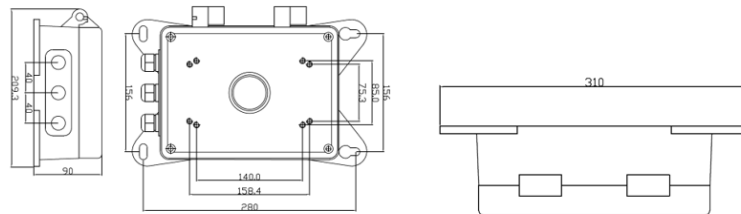

### SPECIFICATION

MODEL	Model No.	ENB-BCPJ66
	Type	JUNCTION BOX FOR PTZ CAMERA
GENERAL	Construction	Aluminium Alloy
	Color	White
	Max. Weight Supported	8 kg
	Dimensions	310x209.3x90 mm
	Weight	2.42 kg

Dimension Unit : mm