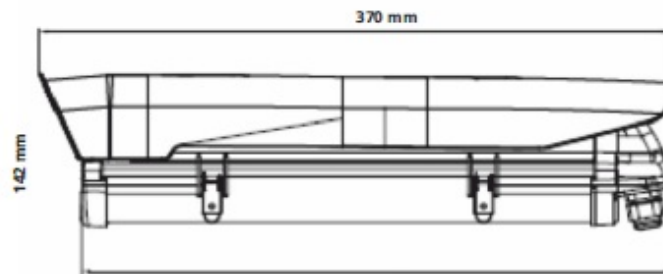

HOUSING FOR BOX CAMERA

ENH-BCA6700R

FEATURES

- 12" Housing
- Weather Protection for Camera and Lens
- IP67
- IK10

SPECIFICATION

MODEL	Model No.	ENH-BCA6700R
	Type	HOUSING FOR BOX CAMERA
GENERAL	Material	Cast Iron / Alloy
	Ingress Protection	IP67
	Vandal Resistant	IK10
	Built-in Heater & Fan	Supported (Optional)
	Color	Rice White
	Dimensions (L x W x H)	Inner: 300x105x80 mm Outer: 370x142x115 mm
	Window size	74x63 mm
Weight	1.3 Kg	

Dimension Unit : mm

ORDERING INFORMATION

Part Number	Description	Standard Quantity
ENH-BCA6700R	Housing for Norden Box Camera with IP67 rating	1

PACKING INFORMATION

Part Number	Packing Mode	Gross weight(Kg)	Dimension(mm)
ENH-BCA6700R	Carton Box	-	-